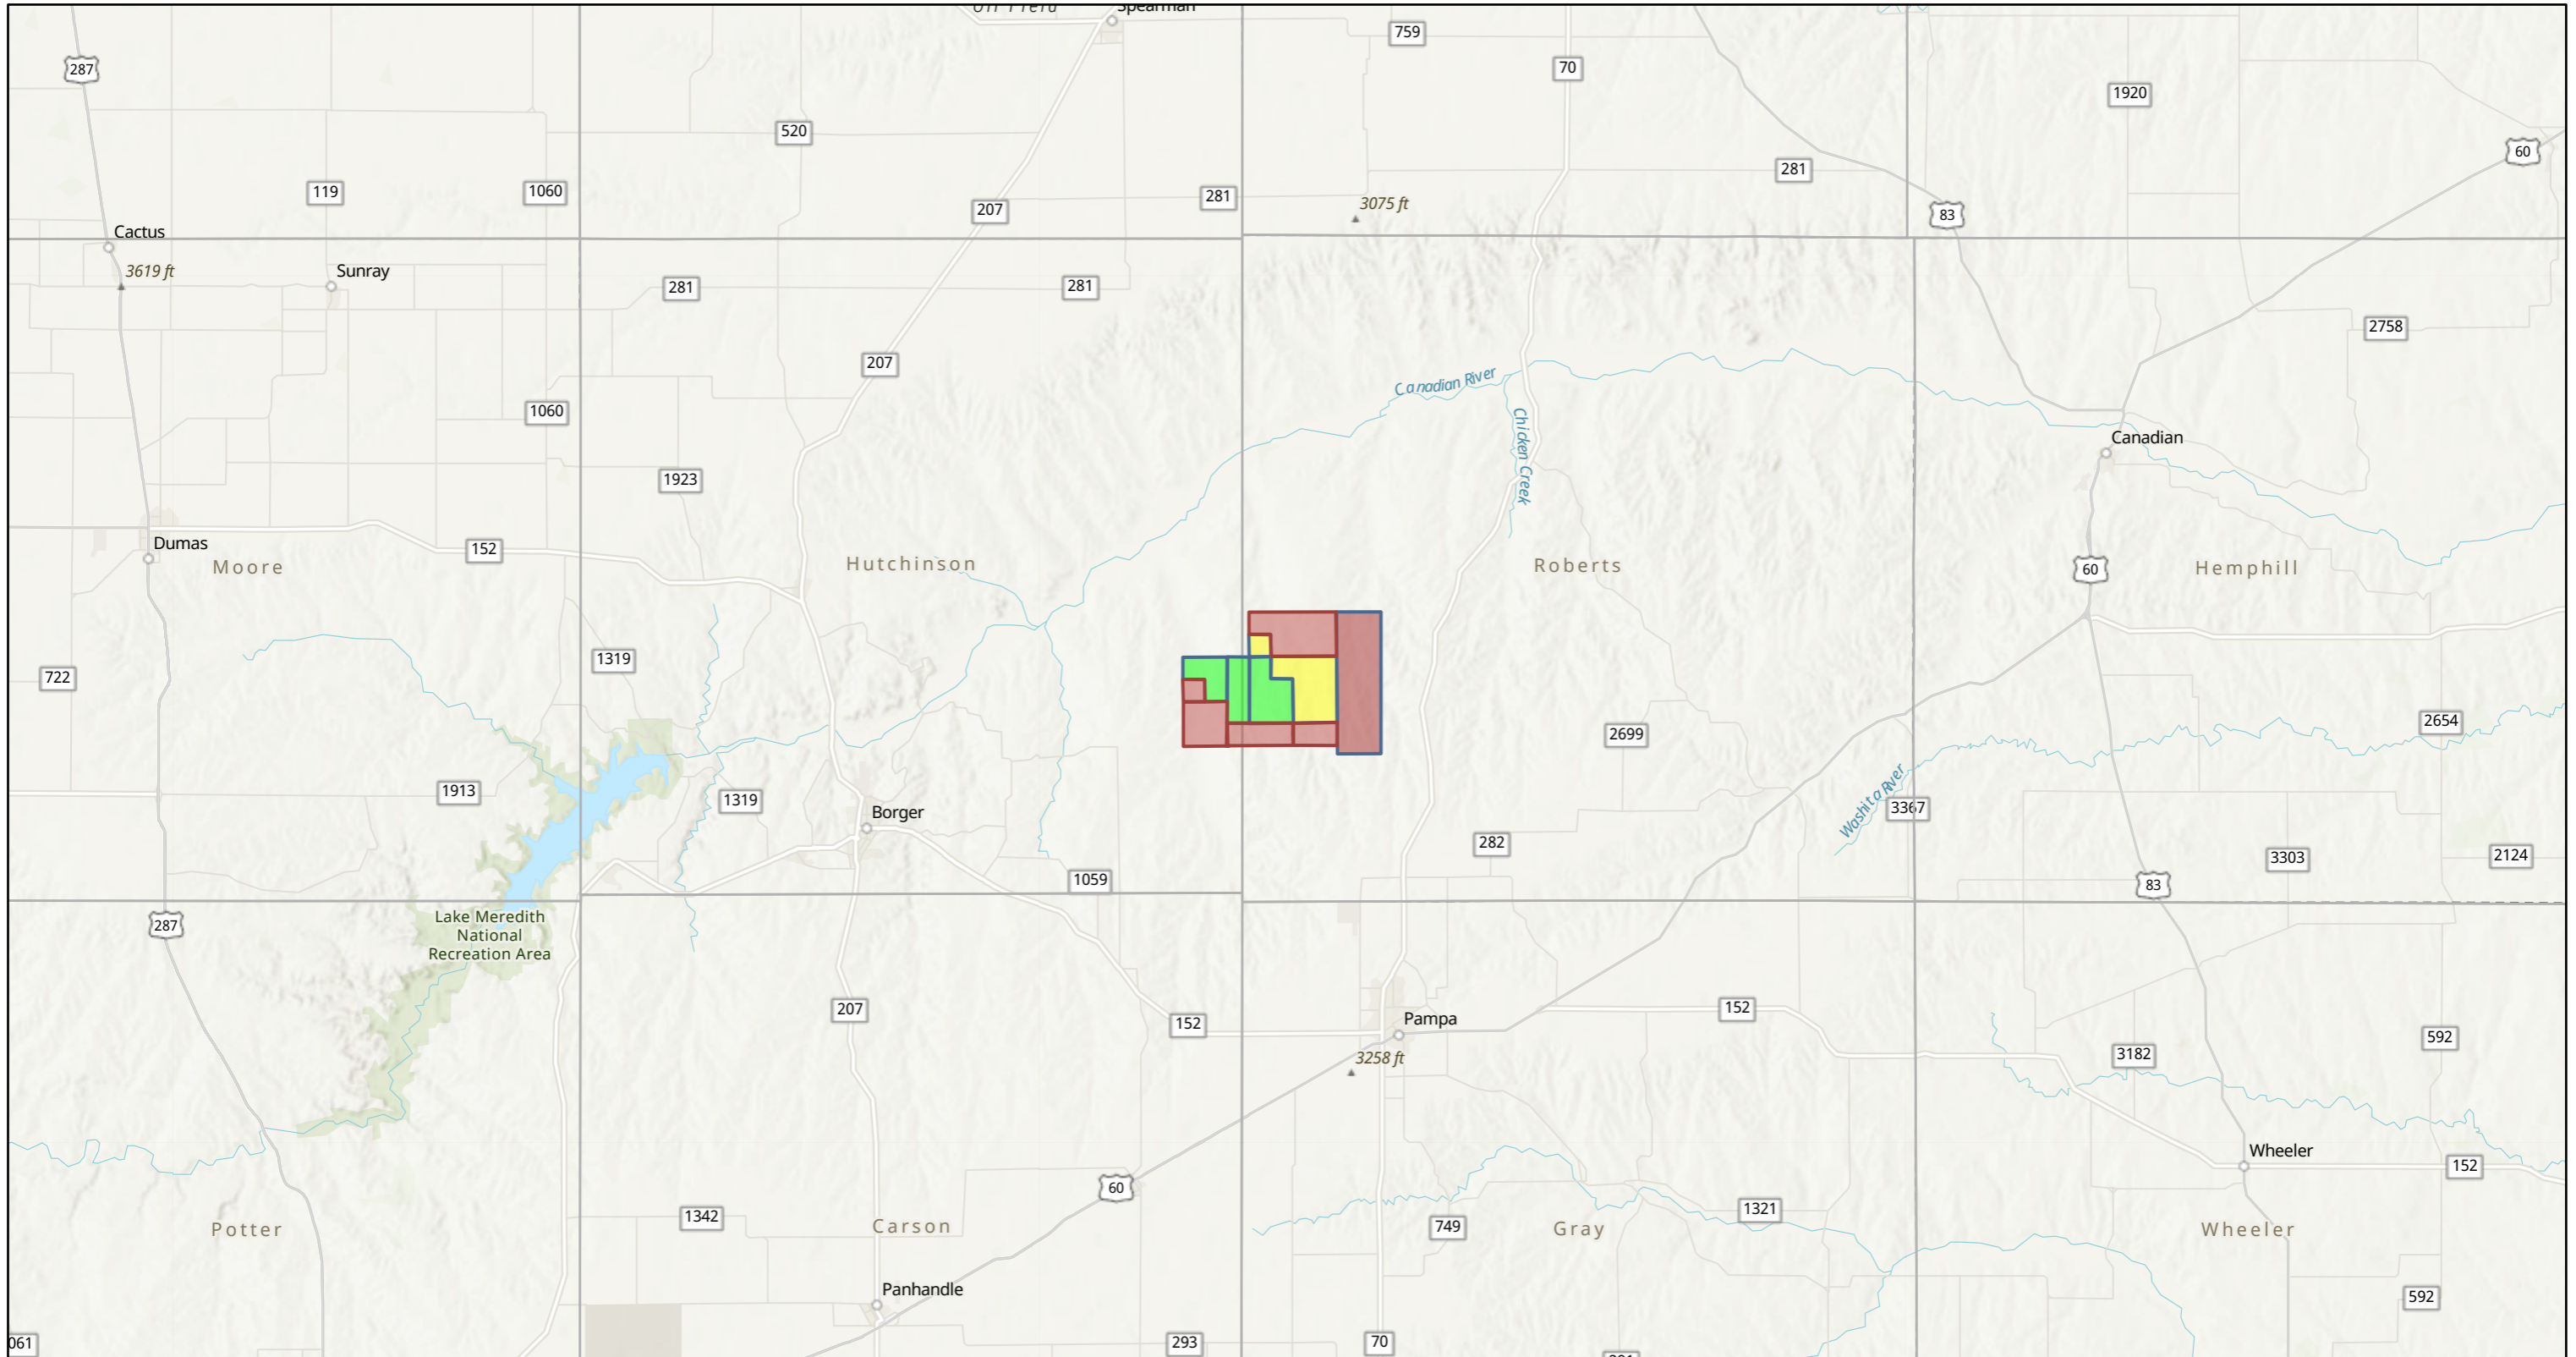

Green: Currently Leased. Yellow: Optioned to Lease. Red: Open Acreage.

3/18/2022, 11:39:34 AM

Texas Parks & Wildlife, Esri, HERE, Garmin, SafeGraph, FAO, METI/ NASA, USGS, EPA, NPS, Esri, CGIAR, USGS