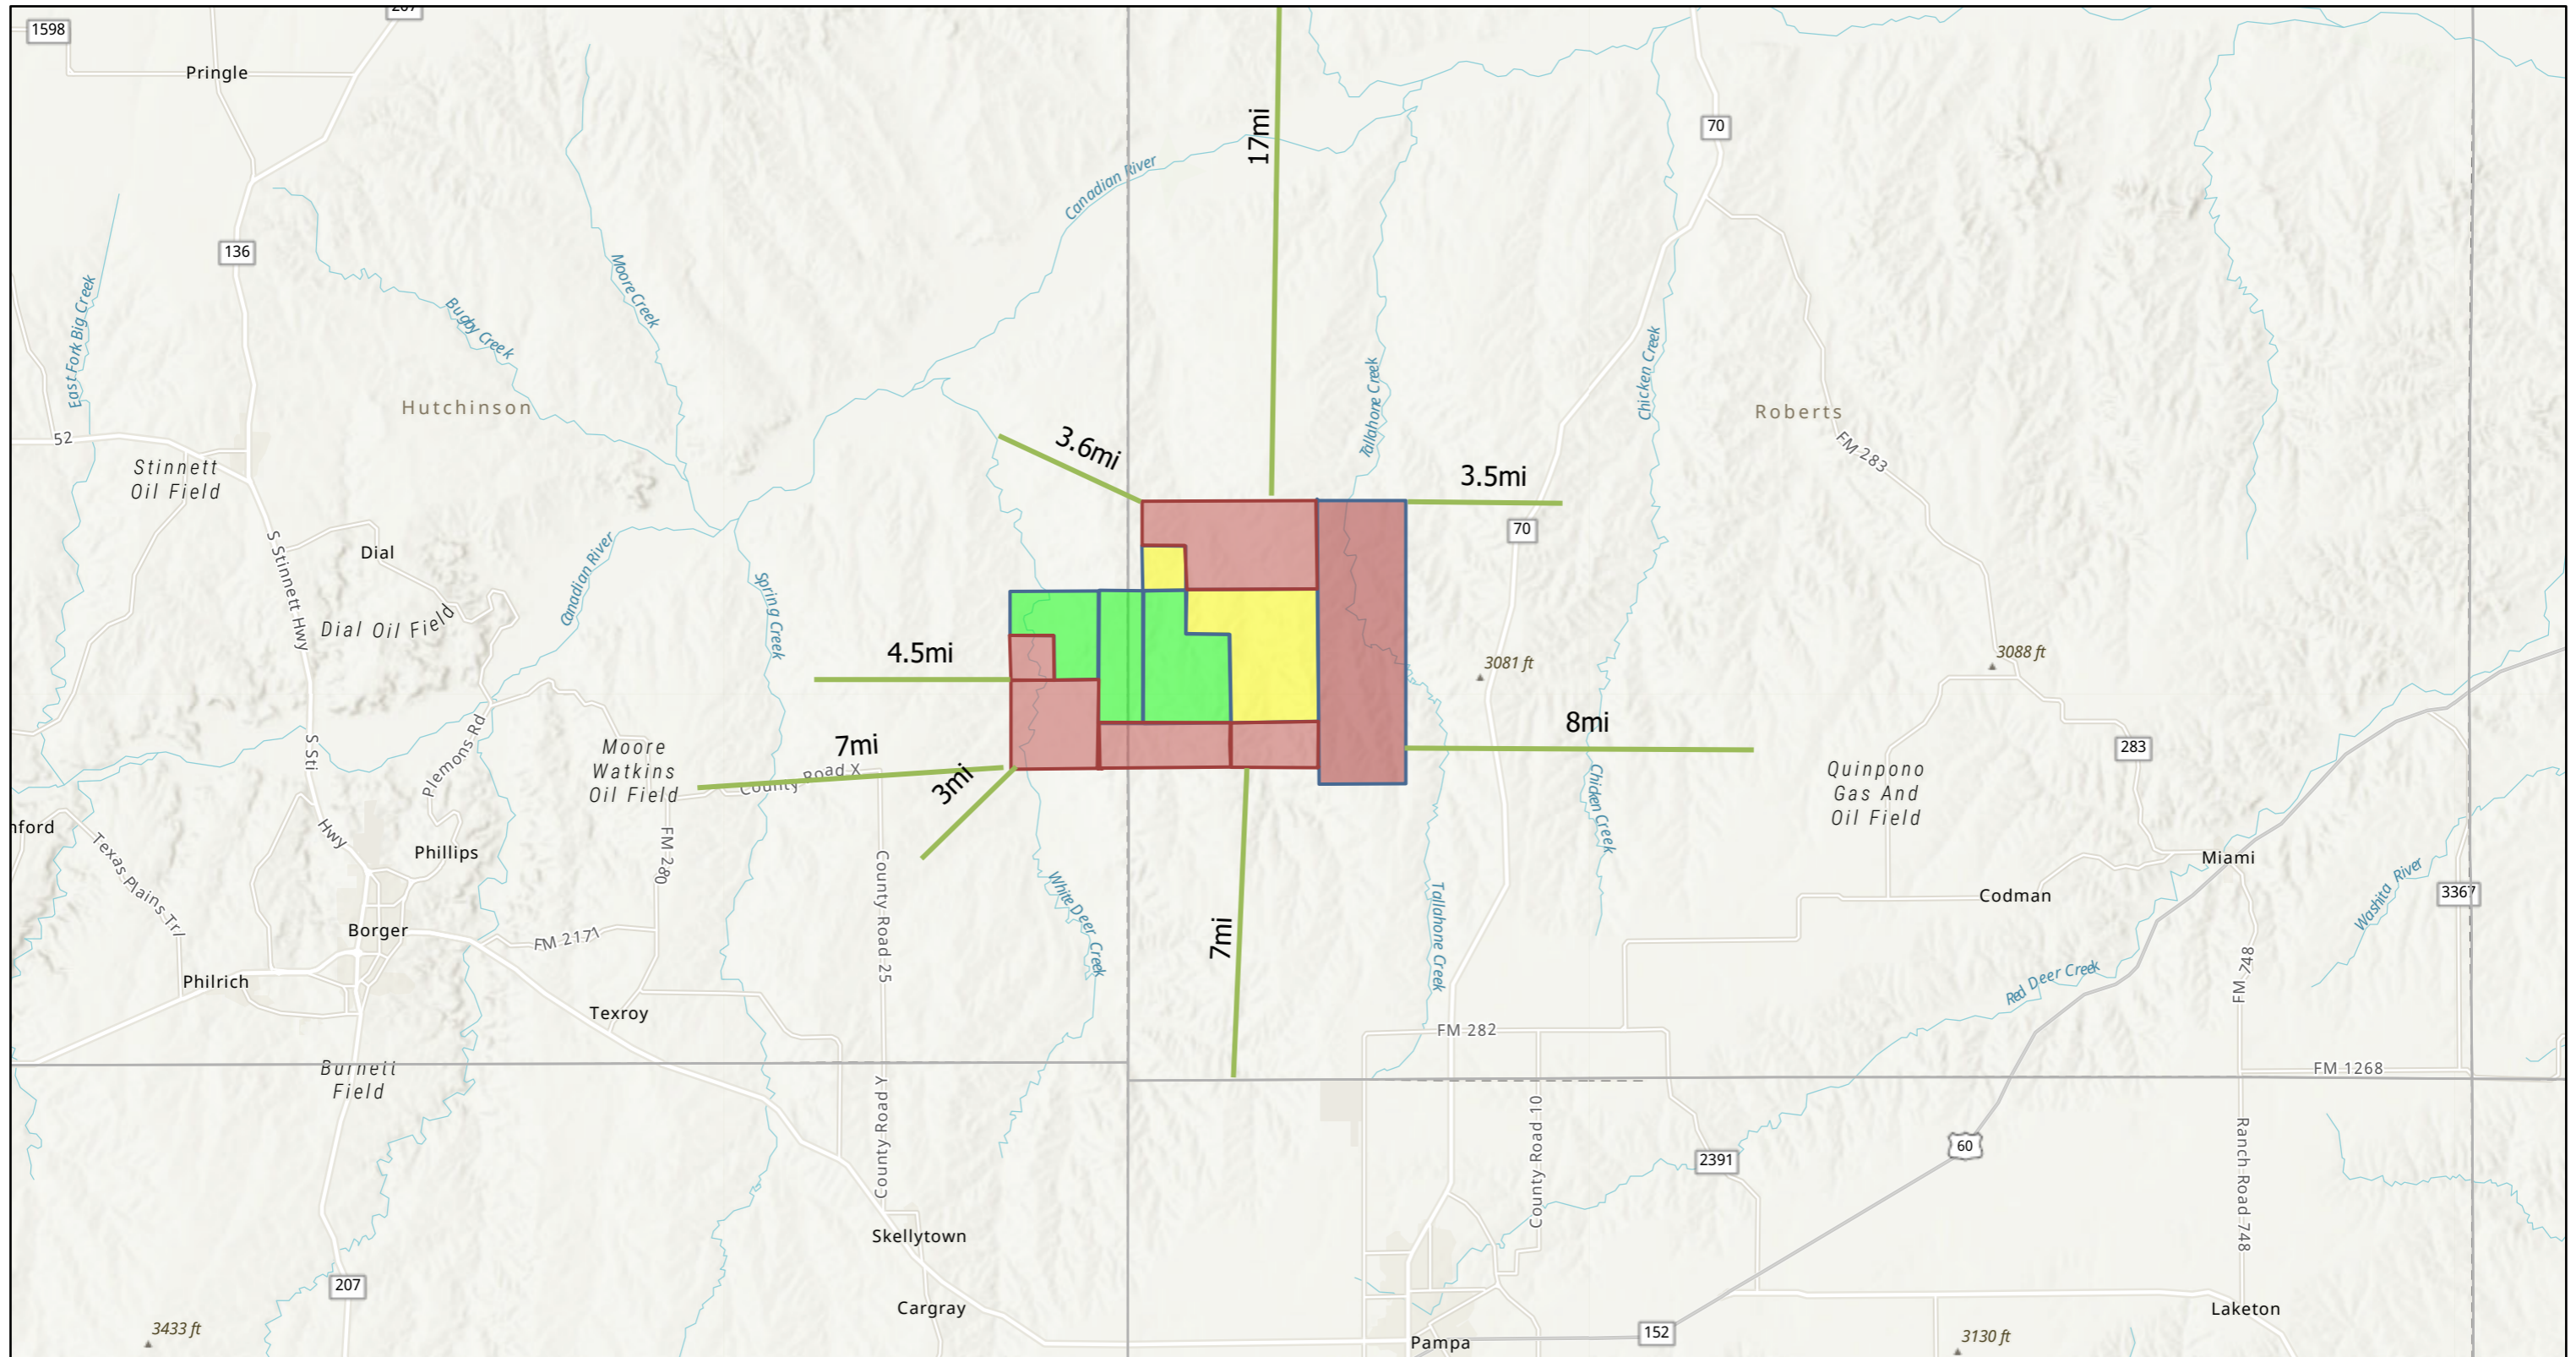

Green: Currently Leased. Yellow: Optioned to Lease. Red: Open Acreage.

3/18/2022, 3:47:49 PM

1:288,895

Esri, NASA, NGA, USGS, Texas Parks & Wildlife, Esri, HERE, Garmin, SafeGraph, METI/NASA, USGS, EPA, NPS, USDA