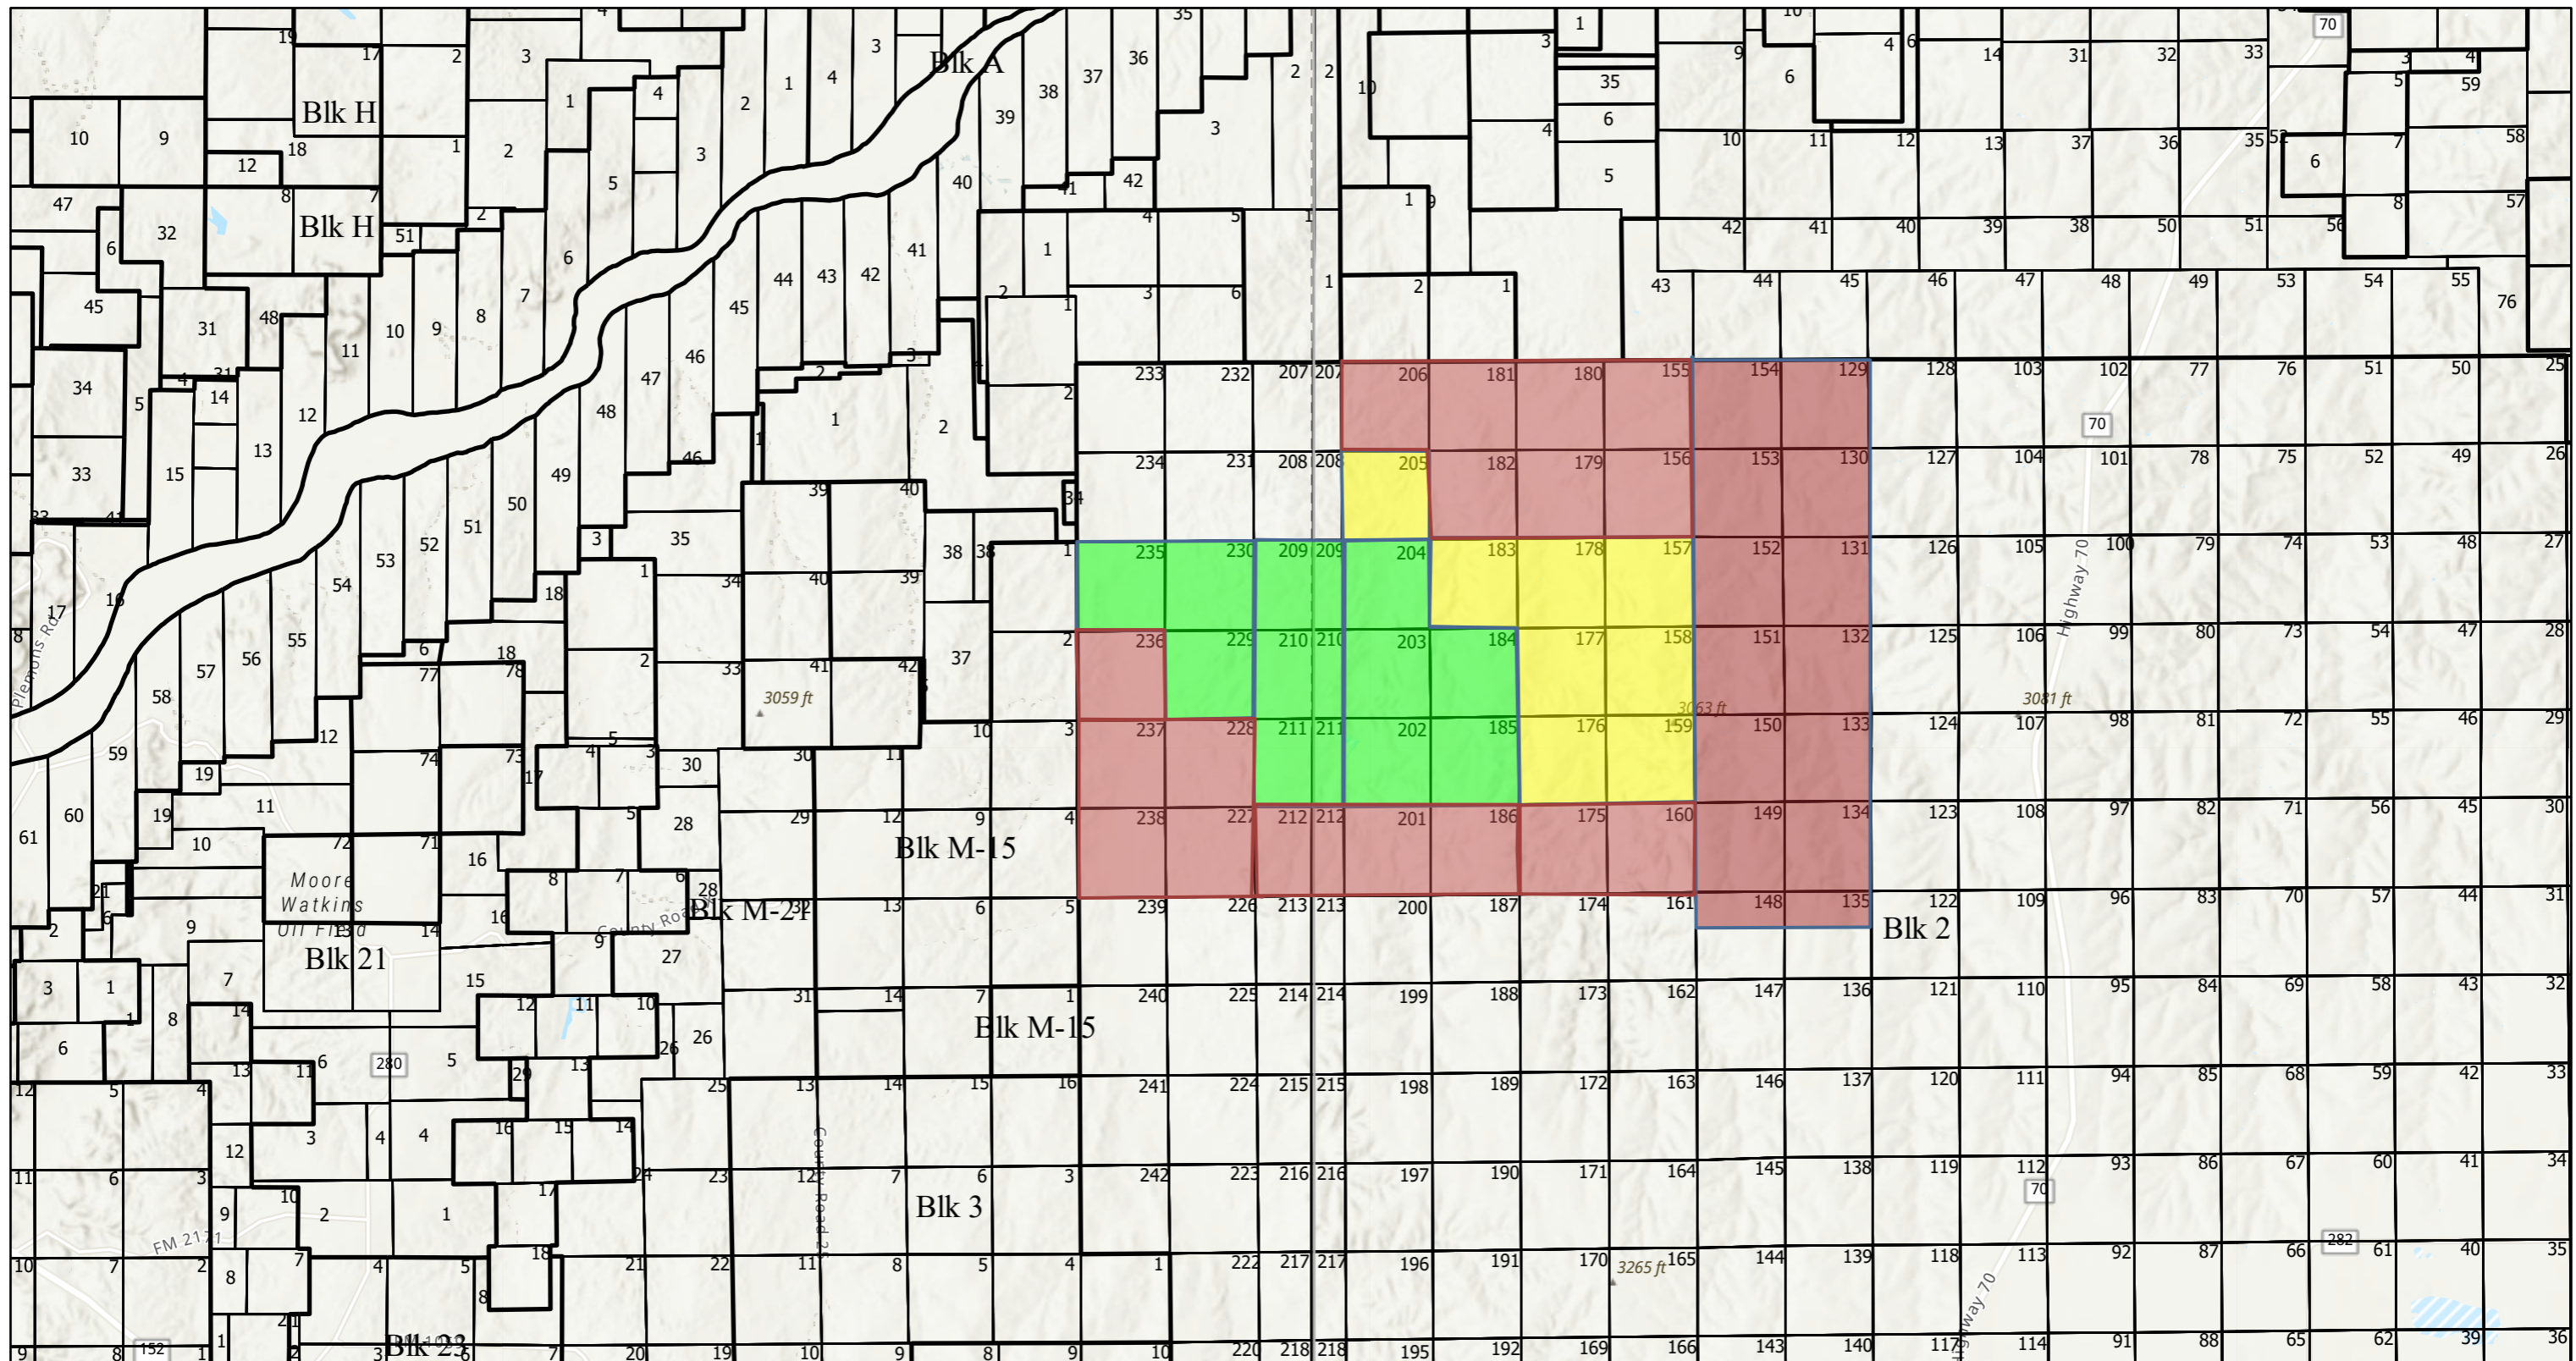

Green: Currently Leased. Yellow: Optioned to Lease. Red: Open Acreage.

3/18/2022, 11:21:59 AM

1:144,448

Esri, NASA, NGA, USGS, Texas Parks & Wildlife, Esri, HERE, Garmin, SafeGraph, GeoTechnologies, Inc, METI/NASA, USGS, EPA, NPS, USDA